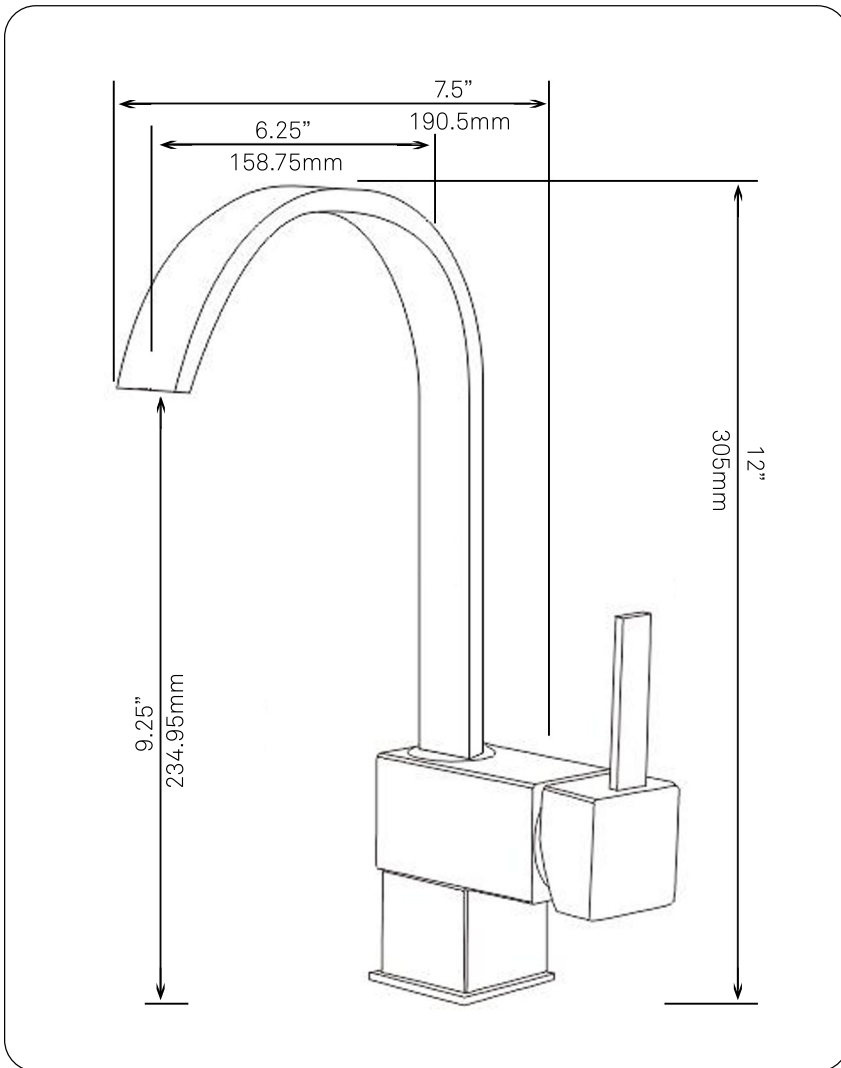

NOTES

Novatto reserves the right (1) to make changes in specifications and materials, and (2) to change or discontinue models, both without notice or obligation. Dimensions are for reference only, see www.Novatto.com for finish options and product availability.

Novatto Inc
TOLL FREE 844.404.4242
www.Novatto.com